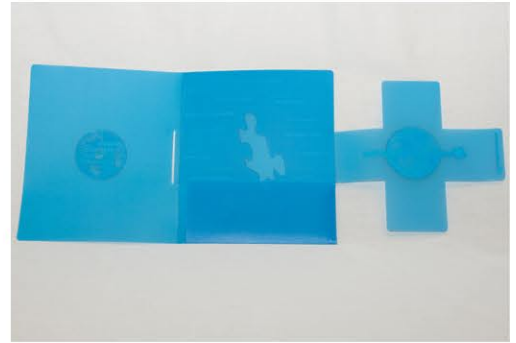

Ask about our  
**Reflex** poly for  
more Earth-friendly  
options!

.023ga Black Matte PE  
Screen Printed 2/0

## MARKETS

Commercial branding  
Real Estate  
Healthcare  
Law firms

.020ga Custom Blue PP  
Offset Printed 4CP + White

# CUSTOM TRI-FOLD PORTFOLIOS

.020ga Clear M/M PP  
Screen Printed 1/0

Sturdy & Personalized  
Sonic welded pockets  
and fold-over flaps  
retain your loose papers  
or flyers.

.023ga White PE  
Offset Printed 4CP / 4CP